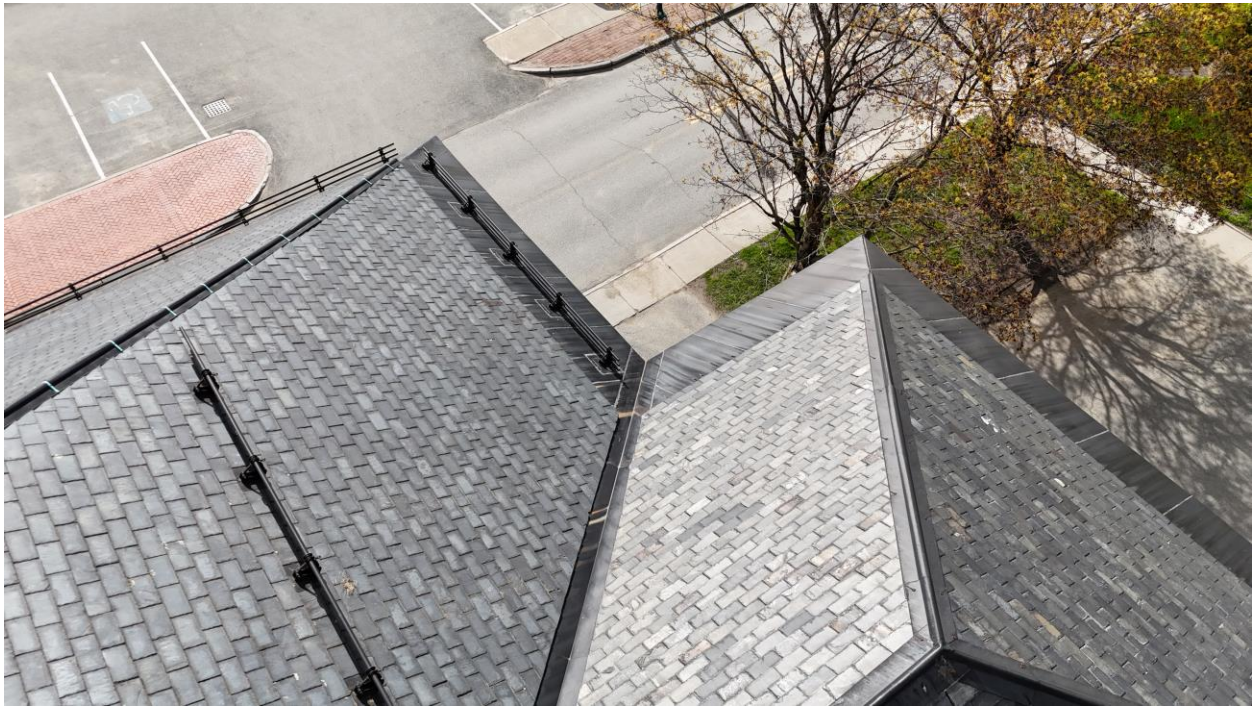

Goodrich Memorial Library Slate Roof Photos

Goodrich Memorial Library Slate Roof Photos